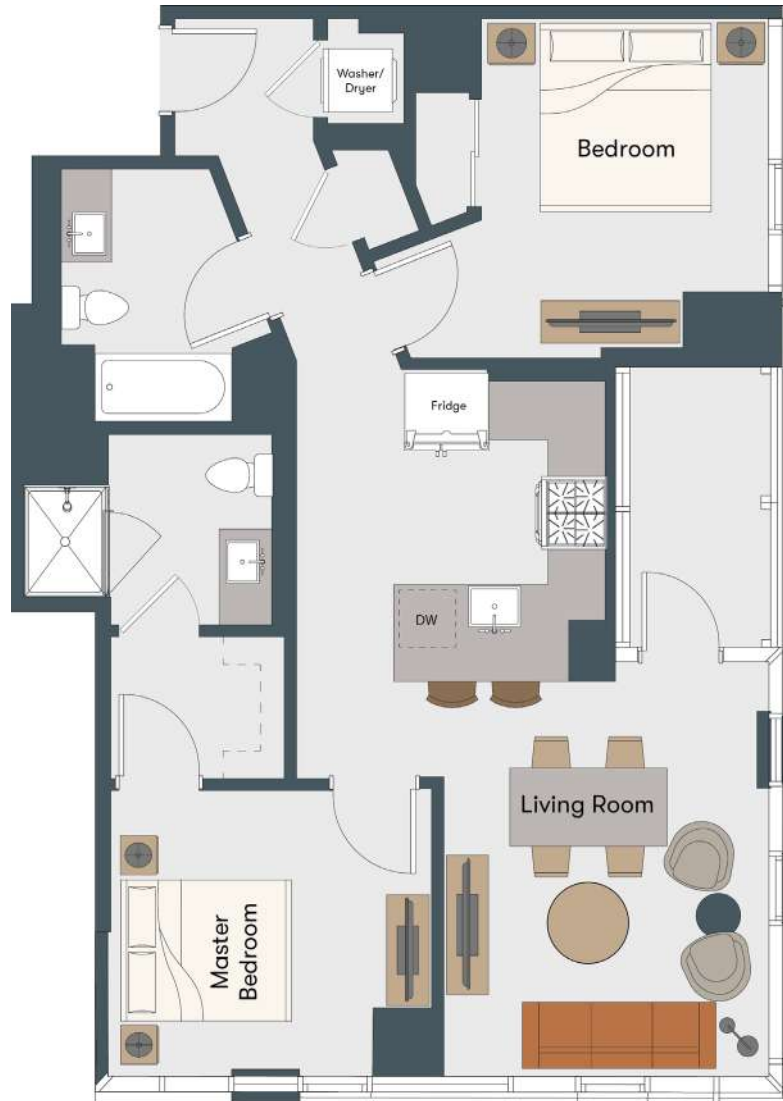

# B1.2

2 BED / 2 BATH

# 1139

SQ. FT.

<p>○ □ e S I X S I X</p>	<p>166 N Aberdeen St.   Chicago, IL 60607</p>
	<p><a href="http://www.onesixsixchicago.com">www.onesixsixchicago.com</a></p>

*Floor plans are artist's rendering. All dimensions are approximate. Actual product and specifications may vary in dimension or detail. Not all features are available in every apartment. Prices and availability are subject to change. Please see a representative for details.*